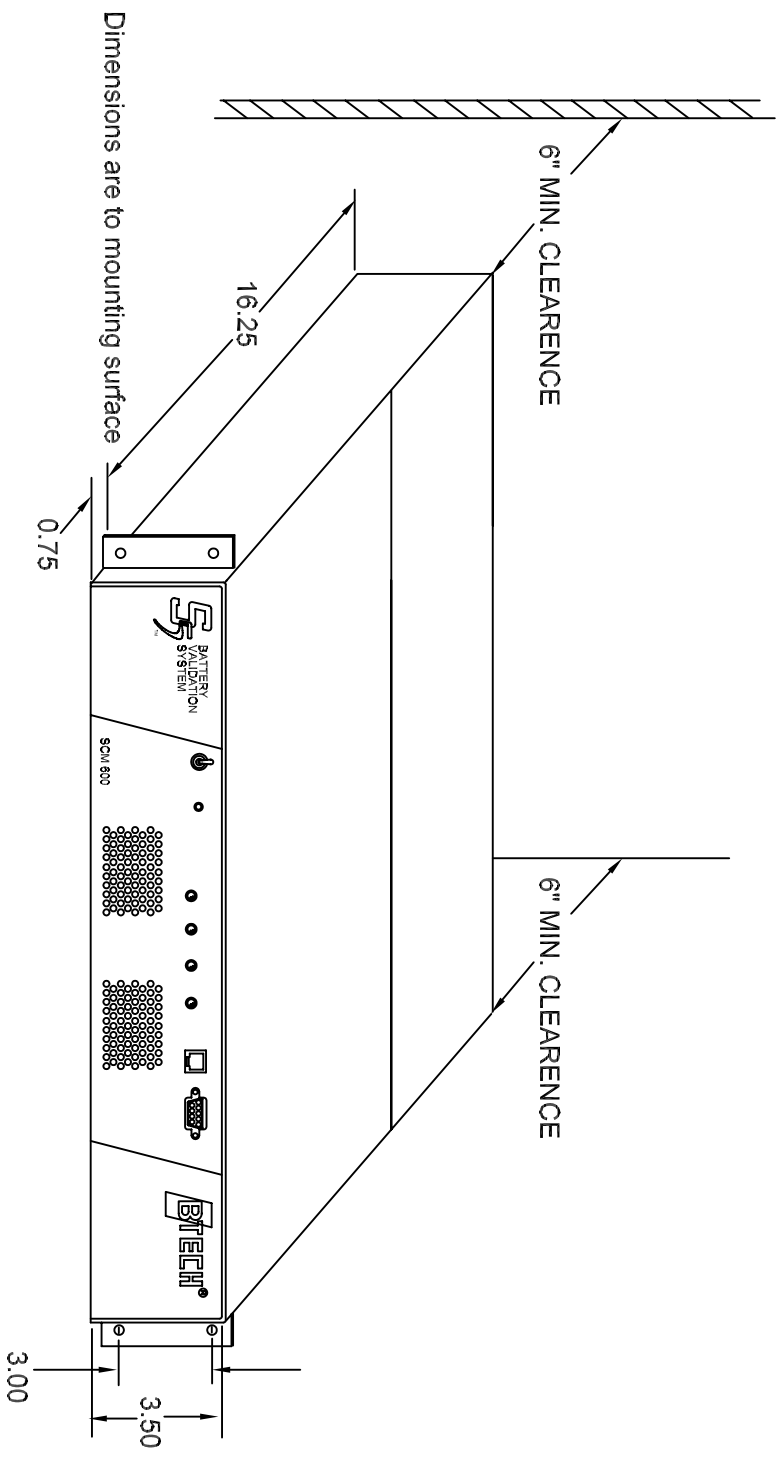

REVISIONS		DATE	BY
SYM			

SCM 600 MOUNTED IN 19" RACK

NAME	S5 SCM-600 Rack mounting dimensions			BTECH[®]INC. 10 Astro Place Rockaway, NJ 07866	
USED ON				NO.	1065
TOLERANCE UNLESS OTHERWISE SPECIFIED	SCALE	none	ANGLE=±0.5° 	REV.	
	DATE	08-17-04		CHK	
	DRAWN	epm		APPR	
0.000=±.005					
0.00=±.010					
0.0=±.030					