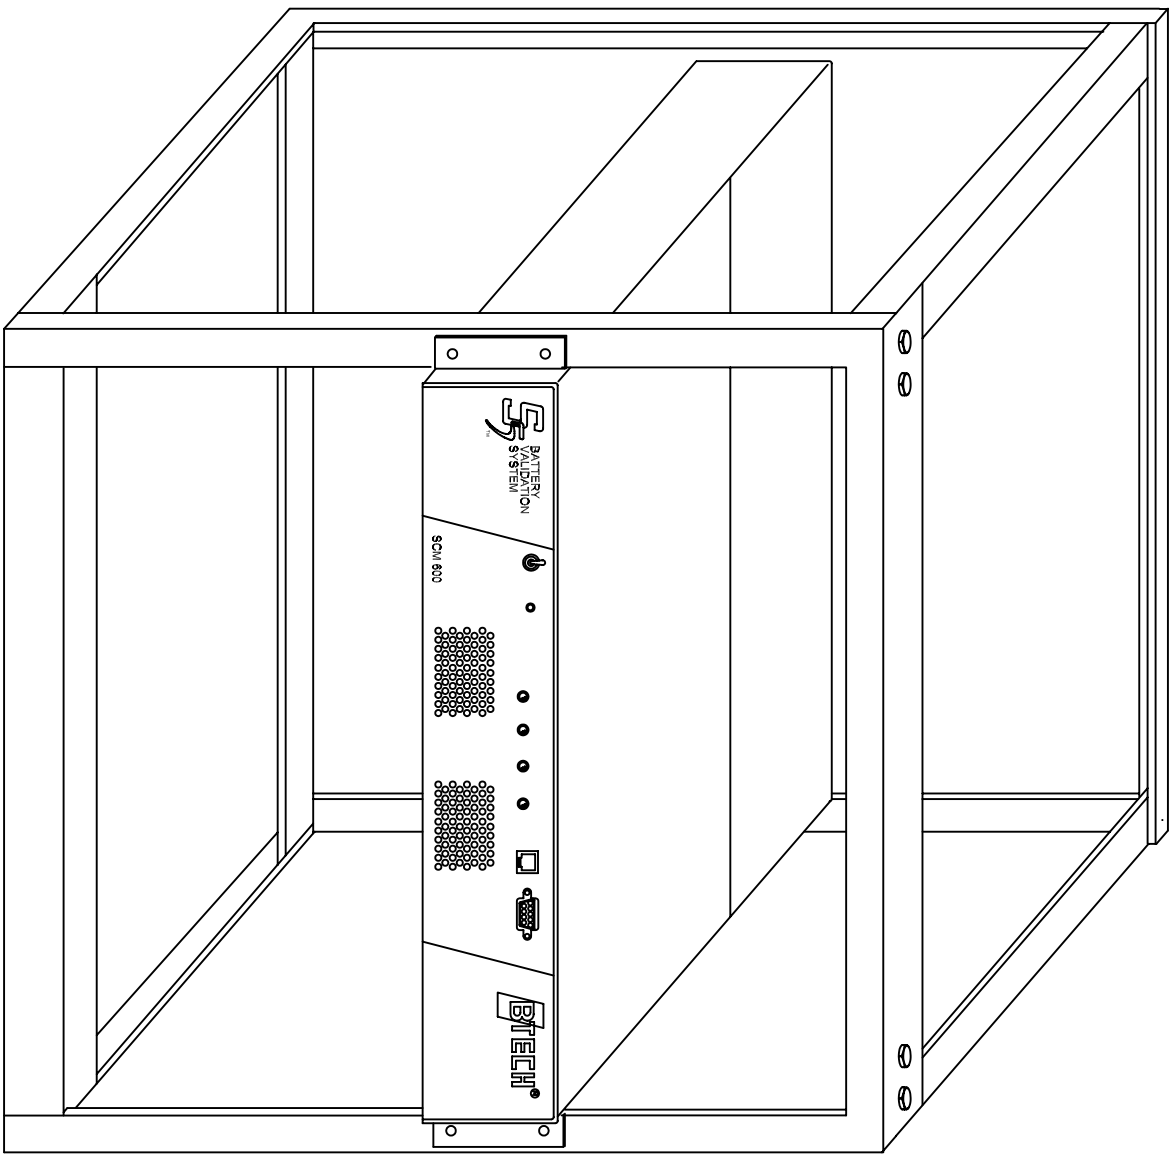

REVISIONS		DATE	BY
SYM			

SCM 600 MOUNTED IN 19" RACK

NAME	S5 SCM-600 Rack mounting dimensions			BTECH[®]INC. 10 Astro Place Rockaway, NJ 07866	
USED ON				NO.	1065
TOLERANCE UNLESS OTHERWISE SPECIFIED	SCALE	none	ANGLE=±0.5° 	REV.	
	DATE	08-17-04		CHK	
	DRAWN	epm		APPR	
0.000=±.005					
0.00=±.010					
0.0=±.030					